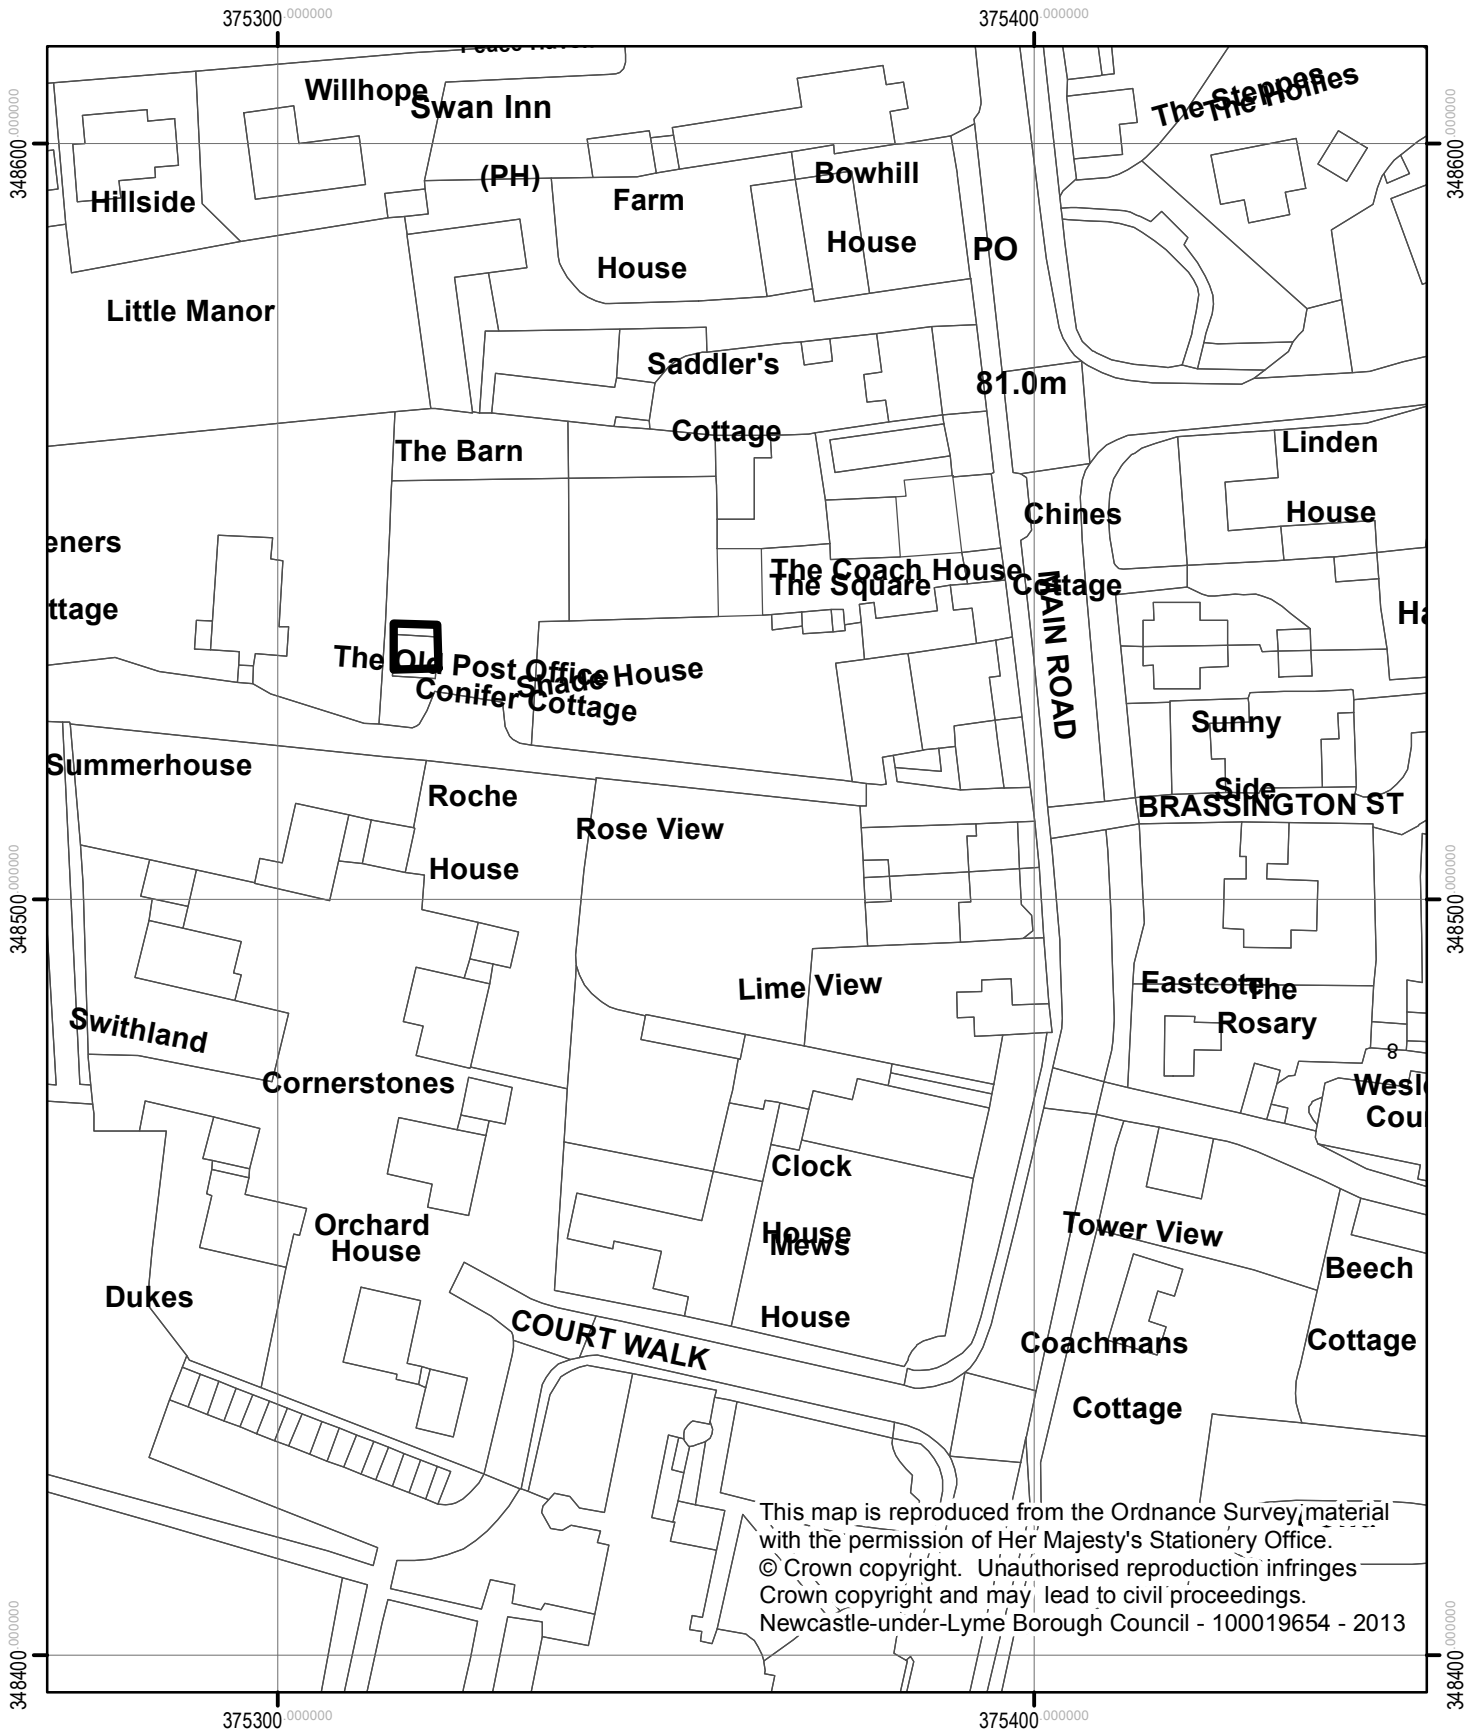

17/00919/FUL

Land to rear of Old Post Office, Main Road, Betley

This map is reproduced from the Ordnance Survey material with the permission of Her Majesty's Stationery Office.
© Crown copyright. Unauthorised reproduction infringes Crown copyright and may lead to civil proceedings.
Newcastle-under-Lyme Borough Council - 100019654 - 2013